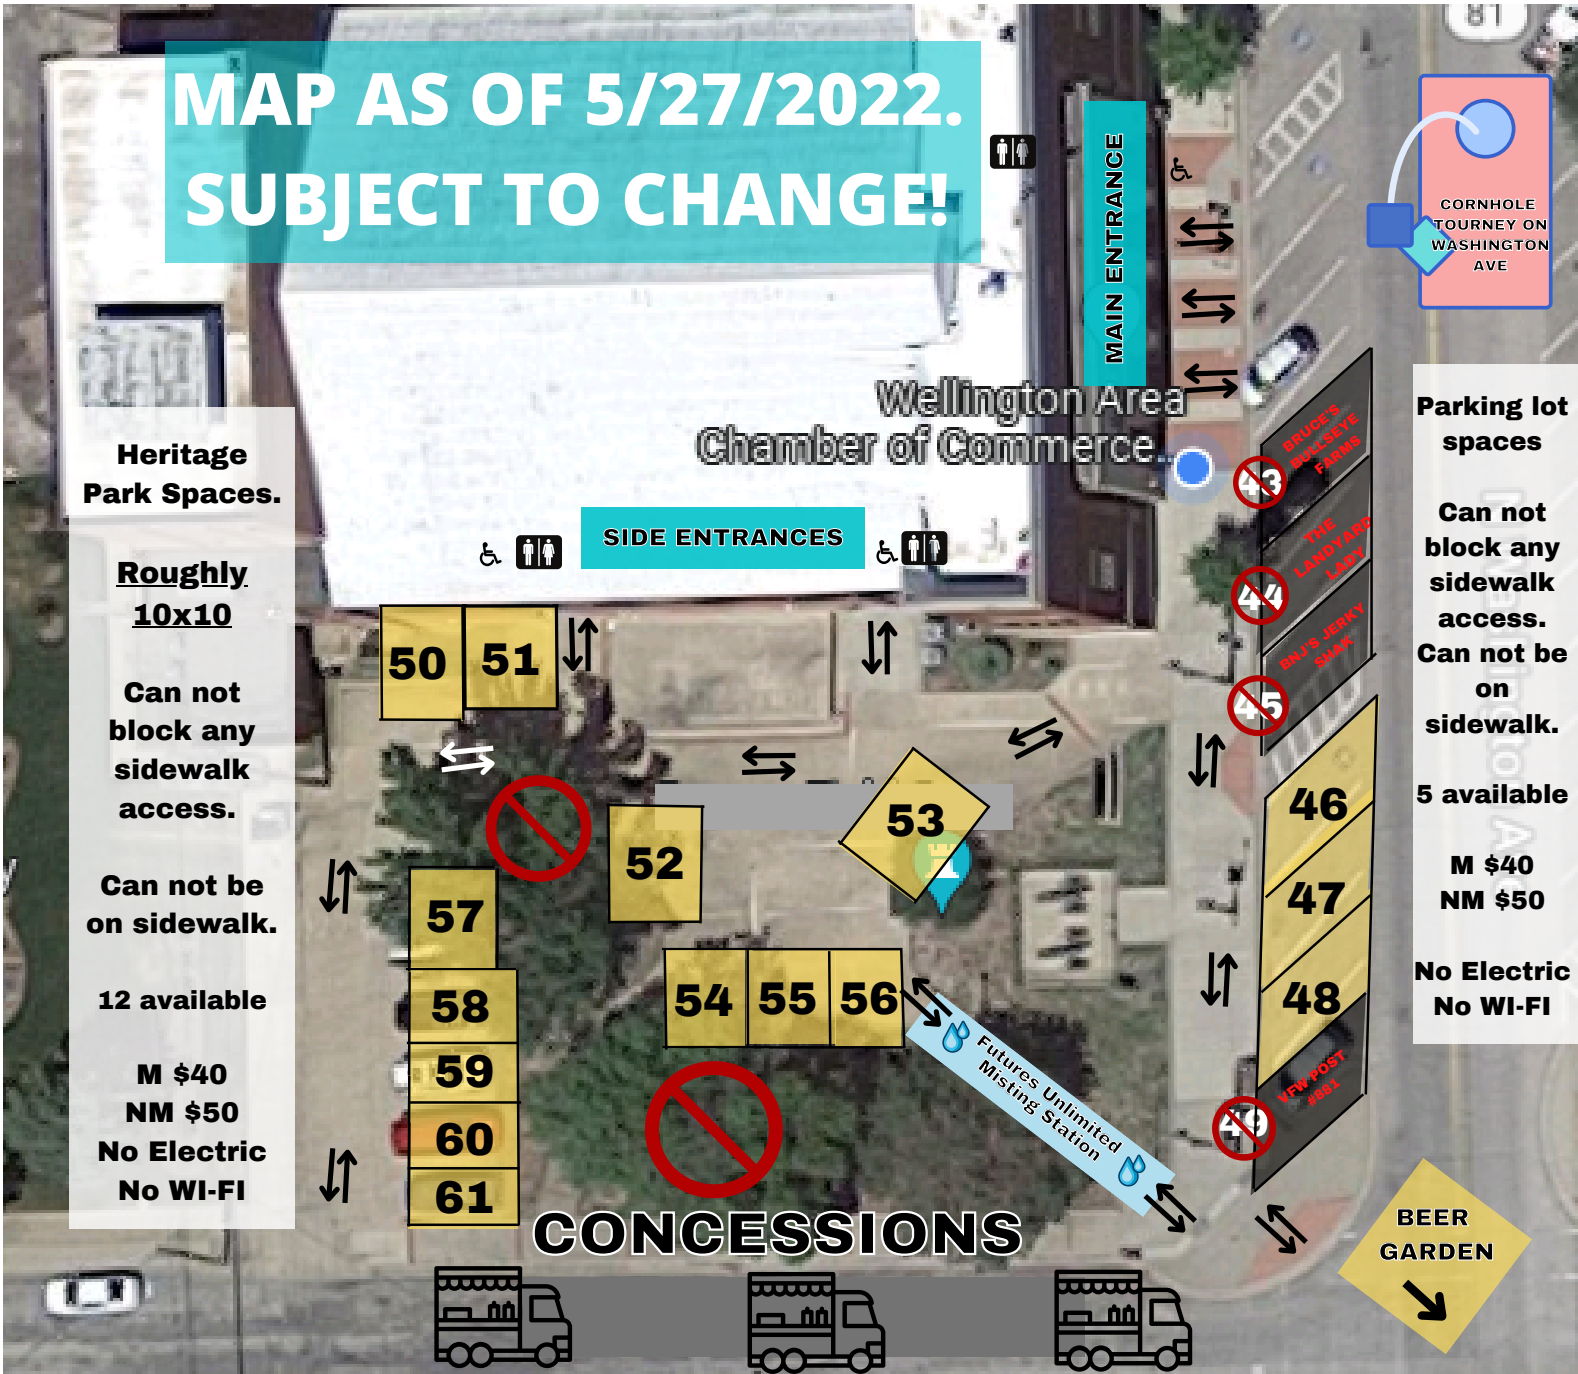

INDOOR BOOTHS

AUDITORIUM FLOOR, LOBBY, & CONCOURSE

M - Chamber Member Rate
 NM - Non Member Rate

*FLOOR IMAGE REDUCED TO FIT PAGE.

MAP AS OF 5/26/2022.
 SUBJECT TO CHANGE!

OUTDOOR BOOTHS -

M= Chamber Member

NM = Non Member

**MAP AS OF 5/27/2022.
SUBJECT TO CHANGE!**

Heritage Park Spaces.

Roughly 10x10

Can not block any sidewalk access.

Can not be on sidewalk.

12 available

M \$40
NM \$50
No Electric
No WI-FI

Parking lot spaces

Can not block any sidewalk access.
Can not be on sidewalk.

5 available

M \$40
NM \$50

No Electric
No WI-FI

These trees have been removed.