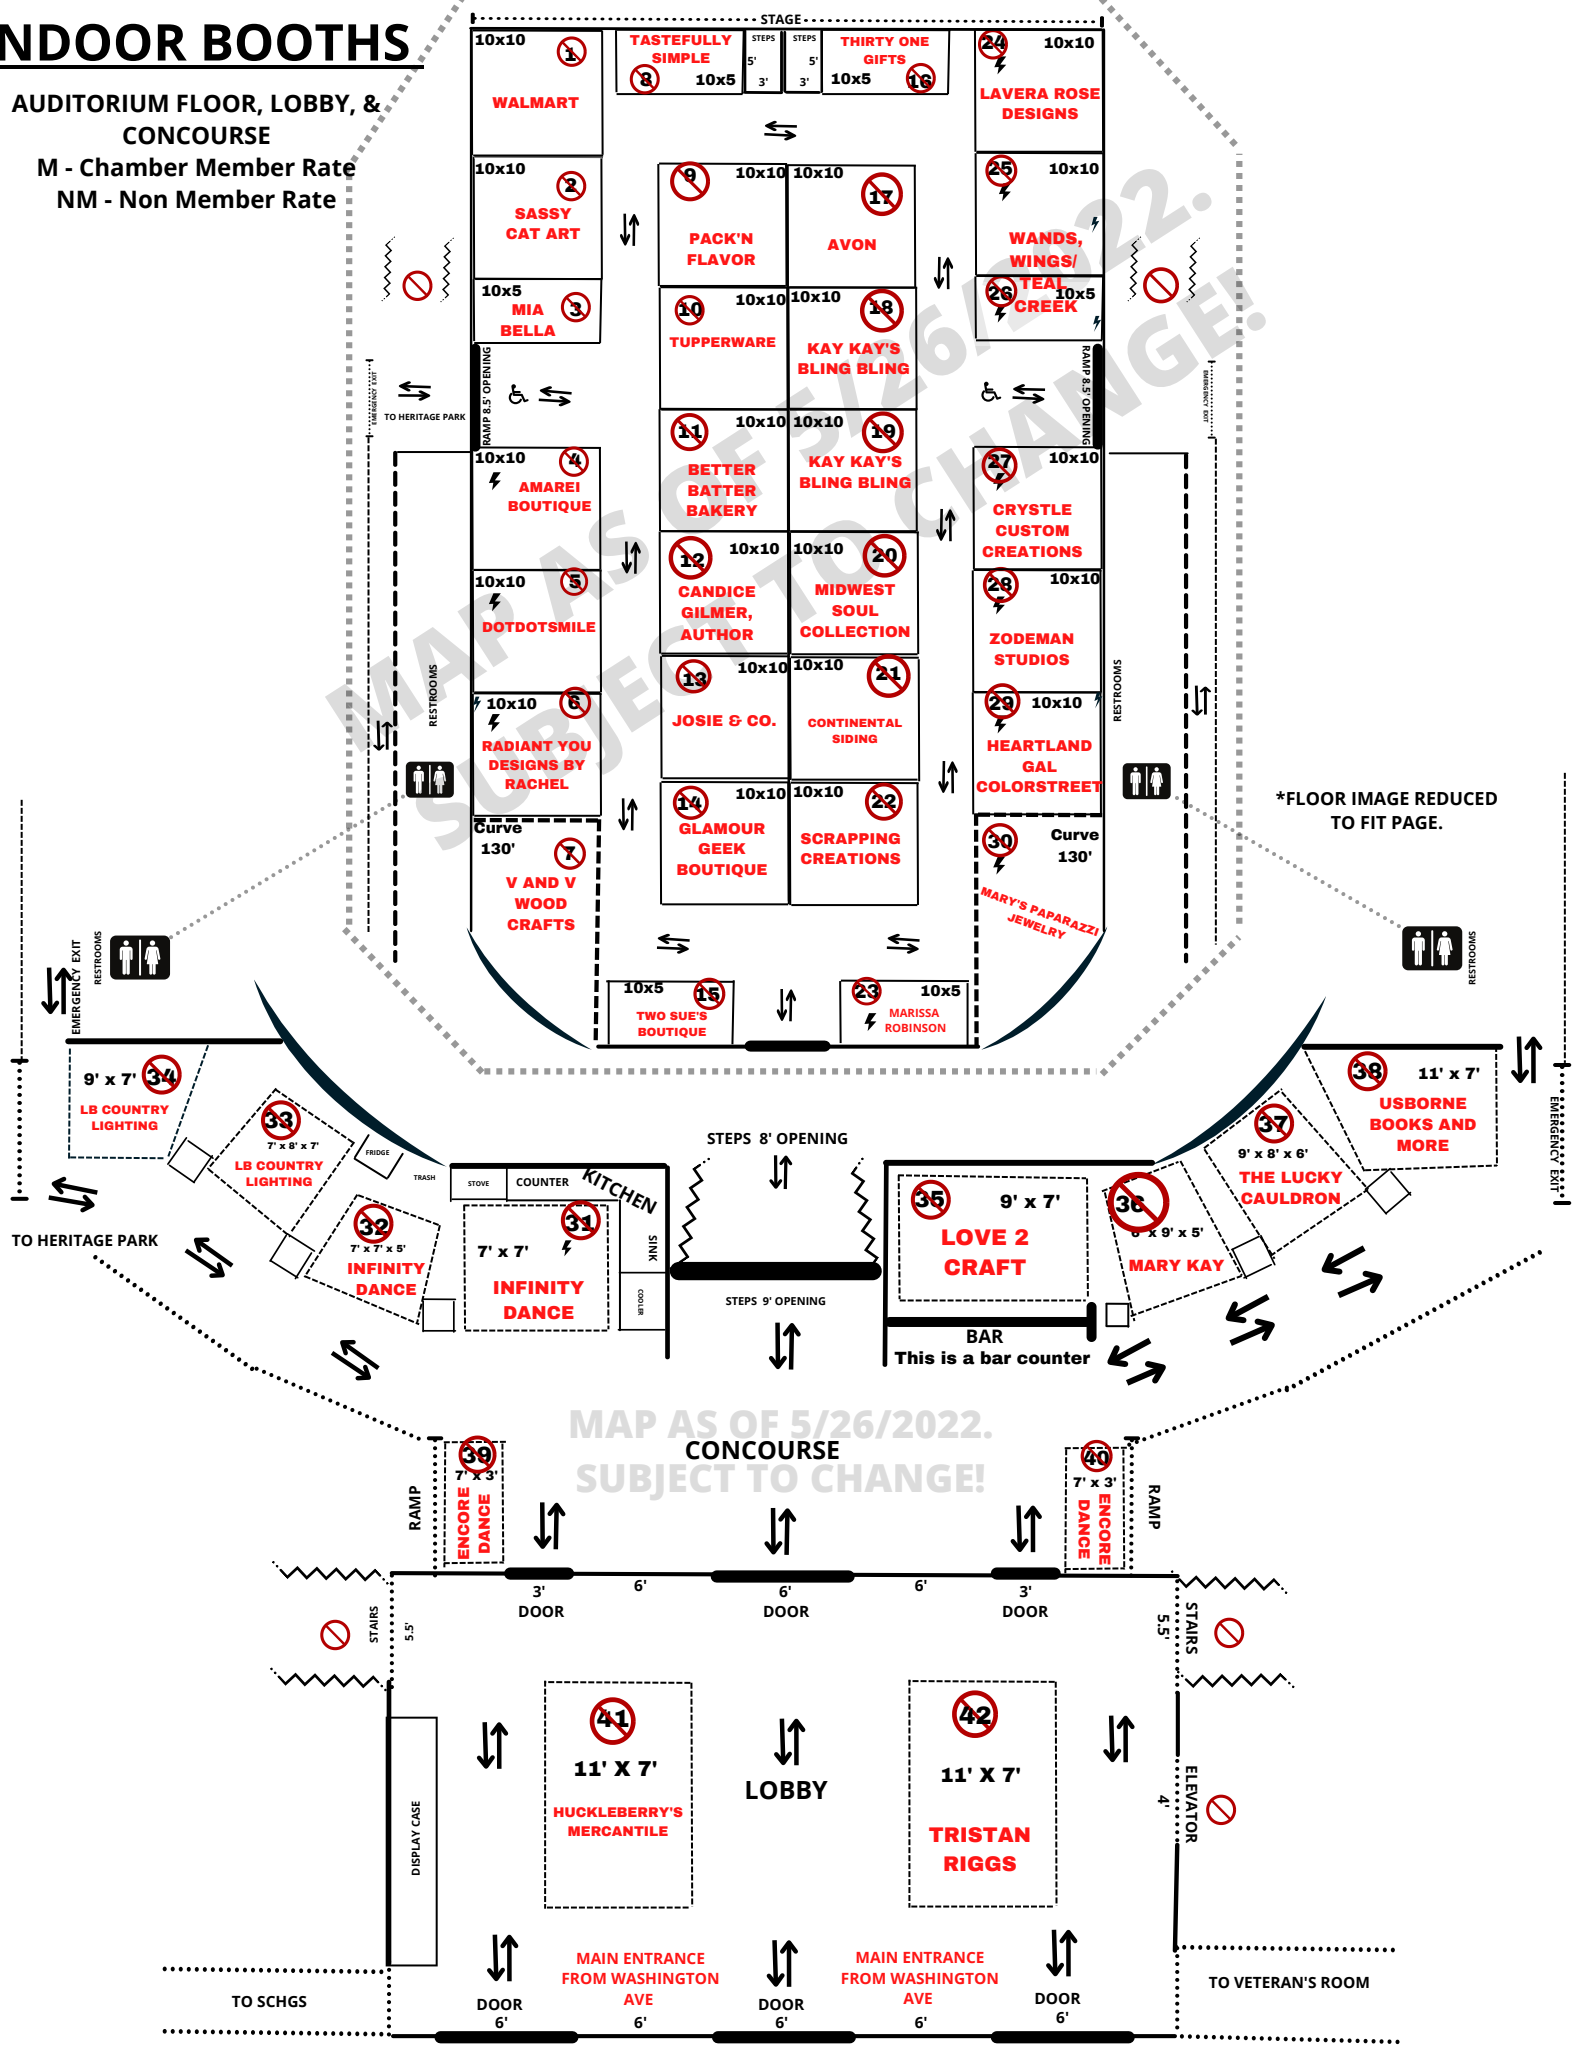

INDOOR BOOTHS

AUDITORIUM FLOOR, LOBBY, & CONCOURSE

M - Chamber Member Rate
 NM - Non Member Rate

*FLOOR IMAGE REDUCED TO FIT PAGE.

MAP AS OF 5/26/2022.
 SUBJECT TO CHANGE!

OUTDOOR BOOTHS -

M= Chamber Member

NM = Non Member

**MAP AS OF 5/27/2022.
SUBJECT TO CHANGE!**

Heritage Park Spaces.

Roughly 10x10

Can not block any sidewalk access.

Can not be on sidewalk.

12 available

M \$40
NM \$50
No Electric
No WI-FI

Parking lot spaces

Can not block any sidewalk access.
Can not be on sidewalk.

5 available

M \$40
NM \$50

No Electric
No WI-FI

These trees have been removed.